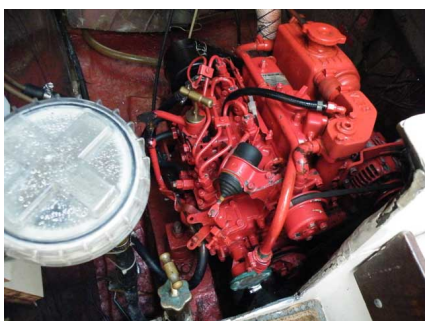

BOATING WORLD BROKERAGE

Snapdragon 24 "LADY HEATHER"

Reduced to £5,995

Description:

Popular 24' 5 berth twin keel cruiser built 1972. Well cared for with many refinements and updates and good inventory.

Engine:

Beta Marine 3 cylinder inboard diesel with low hours. Installed new in 2003.

Inventory includes:

Mainsail x 2, Genoa x 2
Roller reefing on forestay
GPS (Garmin 128)
Echosounder & Log
VHF radio (Nasa)
Navtex
Autopilot
Sea toilet (new)
Anchor
Lifebelt with light + lifejackets
Dodgers & cockpit tent (new)
Fenders